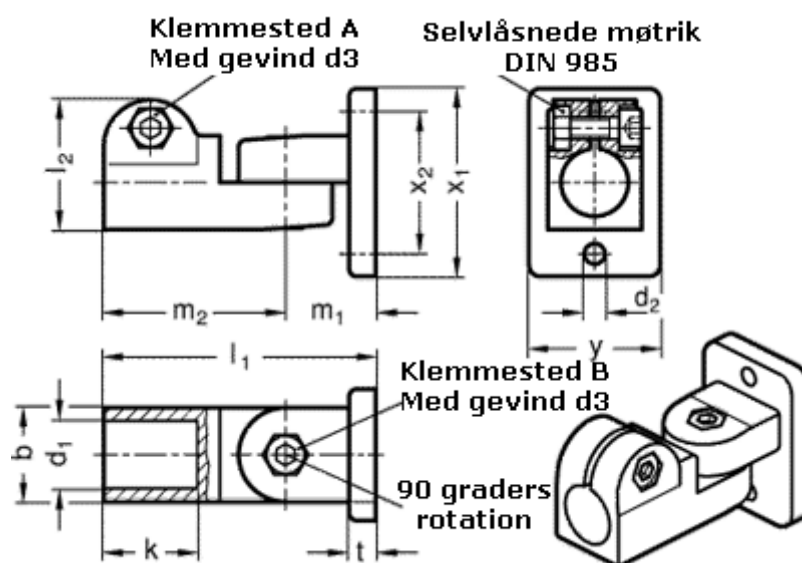

Article number: 20281B142BL

Description: E+G Swivel clamp connector joint
GN281-B14-2-BL

Measures

b = 25	m2 = 48.5
d1 = B14	t = 7
d2 = 5.5	x1 = 50
d3 = M 6	x2 = 38
k = 25	y = 35
l1 = 72.5	
l2 = 34.5	
m1 = 24	